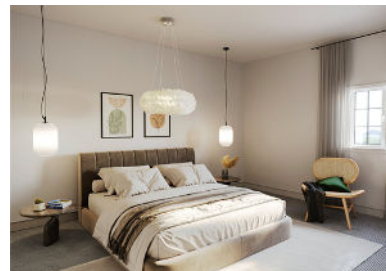

West Wey, Byfleet Road,
New Haw, KT15 3JQ

PLOT	DESCRIPTION	SQ FT	PRICE
1	3 bed, 3 bath end-of - terrace	1098	£550,000
2	4 bed, 3 bath mid- terrace	1600	£695,000
3	4 bed, 3 bath mid- terrace	1600	£695,000
4	4 bed, 3 bath mid- terrace	1976	£825,000